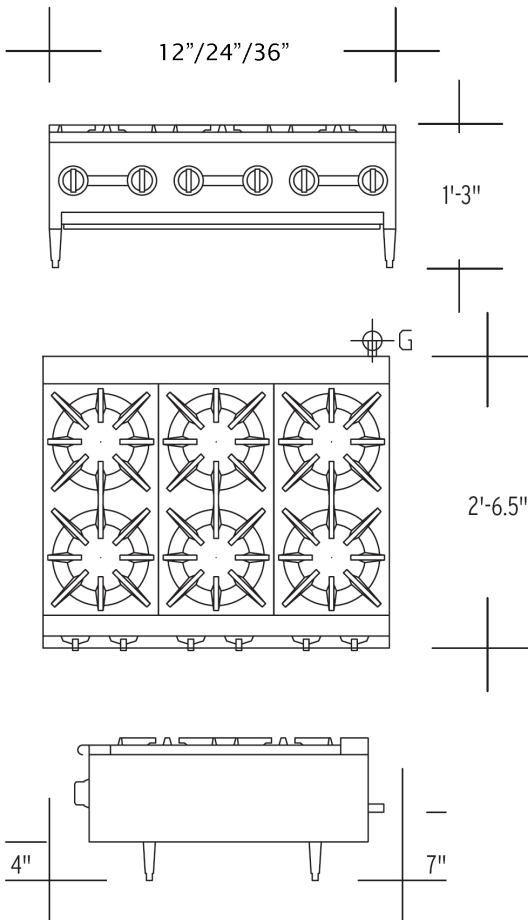

### HEAVY-DUTY GAS HOT PLATES

#### SPECIFICATIONS: SHP2-HD

Dimensions	12"W x 31"D x 12"H (inc. 4" legs)
Burners	2
Shipping Weight	95 lbs
Power	3/4" NPT connection
BTU	53,000 BTU

#### SPECIFICATIONS: SHP4-HD

Dimensions	24"W x 31"D x 17"H (inc. 4" legs)
Burners	4
Shipping Weight	157 lbs
Power	3/4" NPT connection
BTU	106,000 BTU

#### SPECIFICATIONS: SHP6-HD

Dimensions	36"W x 31"D x 17"H (inc. 4" legs)
Burners	6
Shipping Weight	253 lbs
Power	3/4" NPT connection
BTU	159,000 BTU

L.P. Gas units also available

\* In the pursuit of a better product, durability and performance. SATURN reserves the right to change specifications, materials and design without further notice.